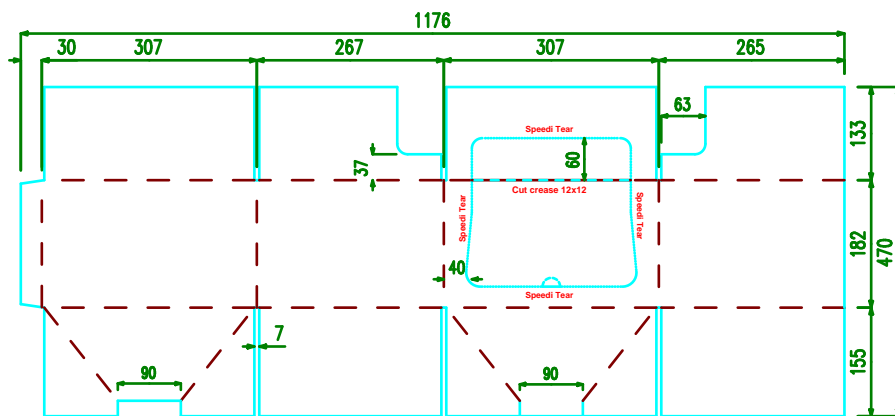

Customer	Board 24
Case No	
Prod No	
Cust Ref	Popcorn 2x6
B No	B10276

Style	0201 Slit it Base
ID	305 x 265 x 178
Blank Size	470 x 1176
Material	M150WT
Perf Rule	Speedi

Date	07/10/15
Issue No	1
Sales	Alex
Approved By	
Signature	

MAKE IT POSSIBLE

2D

3D

Left click rotate, right click zoom